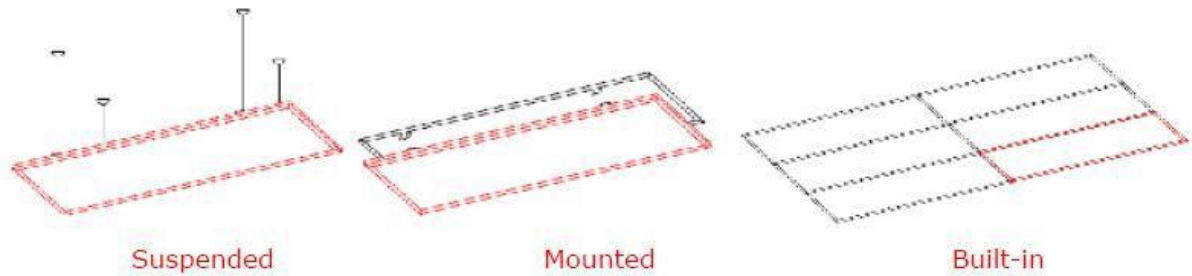

Installation Methods:

ATTENTION::

- To protect the Panel light and ensure the life and reliability of the LEDs, please be gentle. Squeeze and beat are not allowed.
- The light should be installed in an appropriate environment.
- Differentiate between the anode and the electrode to avoid short circuit Make sure that the power voltage and the lighting voltage are the same.
- Be careful to operate. Please make sure that the power is off before you maintain, install change the light.