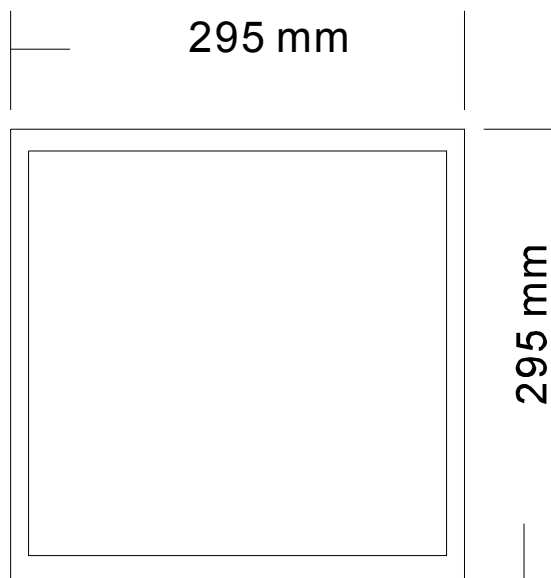

LED Panel Light

Description: 300x300 led panel light

Features

1. Ideal for replacing conventional fluorescent tube fitting.
2. Easy installation,
3. No Glare, No Flicker, No In fra Red.
4. Instant Start, No Warm Up.
5. Low-Cost Maintenance.
6. 50,000 Hour Lamp Life.
7. White or Aluminum Trim
8. Remote control dimmable
9. Even light distribution, high quality PMMA panel with unique light distribution design
10. World-wide recognition, CE ROHS certificated

Dimension:

Packing:

5pcs/wooden box
Dimension:320*320*42mm

Specification:

Item NO.:	GL-C-01
Light Source:	Ultra bright SMD LED, Epistar LED
Quantity of LED	180
Color temperature:	cool white(6000-6500K) commercial white(4000-4500K) warm white(2800-3300K)
Luminous Flux	1248 Lm(Cold white), 1200Lm(Natural white), 1080 Lm(Warm white)
CRI :	>80
Beam Angle:	120 degree
Input Voltage:	AC85V~AC265V
Wattage:	18watt
Dimension:	300x300x12.5mm
Materials:	1.High quality lumisheet acrylic plate (PMMA).Aluminum PCB 2. Aluminum frame
Weight	1.5KG/PCS
Lifespan:	>50000hrs
Operating Temperature	-10 °C to +40°C
Storage Temperature	-20 °C to +60°C
Humidity Operating	10-80%
Humidity Storage	10-80%
IP Code	IP41
Fixing Ways	Built-in, Mounted, Suspended