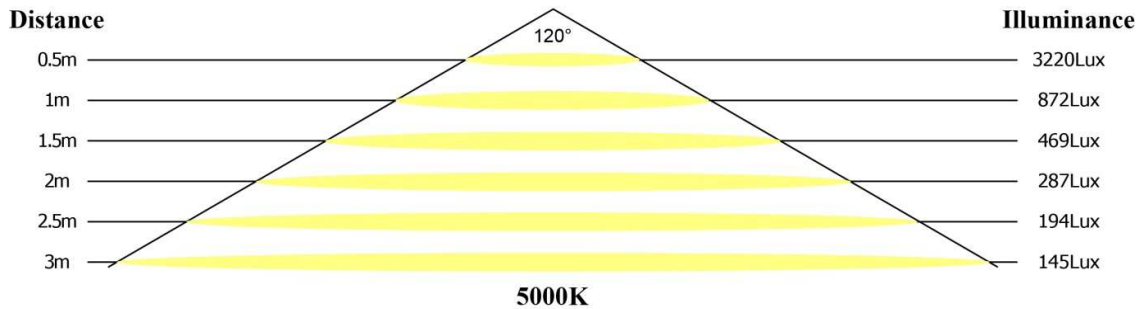

ILLUMINANCE MEASUREMENT:

LEDlight Danmark ApS er dansk agent for det norsk ejede LEDlight Group A/S, som er én af de førende producenter af LED-armaturer. I 2009 sparede vi vores kunder for over 800.000 kWh.

LEDlight Danmark ApS / Kalundborgvej 77 A / 4300 Holbæk / Denmark

CVR: 32 43 91 01 / +45 23 95 62 24 / mobj@ledlightdanmark.dk / www.ledlightdanmark.dk