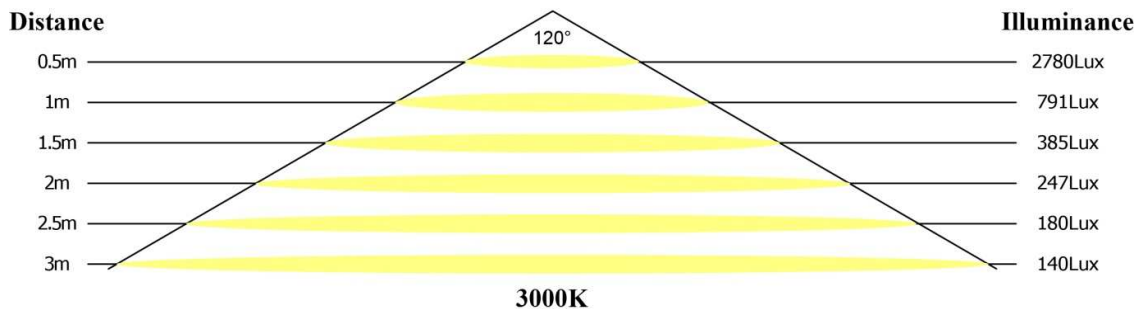

ILLUMINANCE MEASUREMENT:

LEDlight Danmark ApS er dansk agent for det norsk ejede LEDlight Group A/S, som er én af de førende producenter af LED-armaturer. I 2009 sparede vi vores kunder for over 800.000 kWh.

LEDlight Danmark ApS / Kalundborgvej 77 A / 4300 Holbæk / Denmark

CVR: 32 43 91 01 / +45 23 95 62 24 / mobj@ledlightdanmark.dk / www.ledlightdanmark.dk