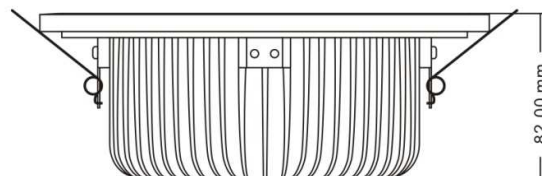

PRODUCT DIMENSIONS: