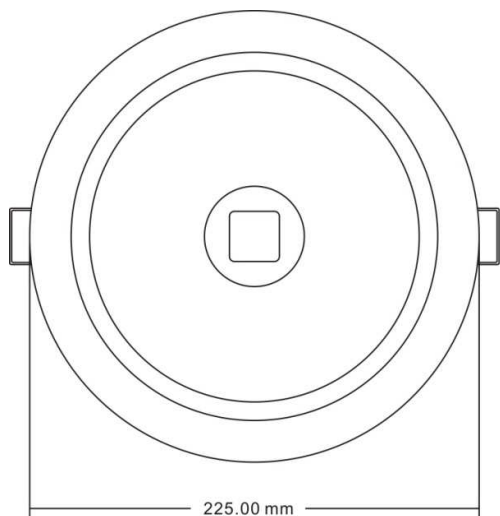

PRODUCT DIMENSIONS: