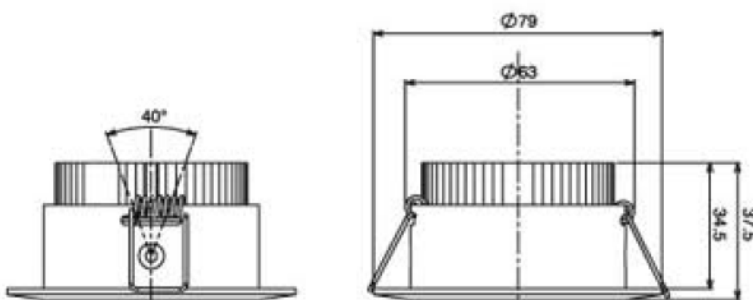

Dimensions in millimeters:

Refer to respective item

Ledlight Group AS

Visiting Address:
Nedrevei, Bygg 155
N-3183 Horten
Norway

Mail Address:
P.O.Box 425
N-3193 Horten
Norway

Phone: +47 40 00 63 26
Fax : +47 33 04 29 28
Org.no. NO 988 403 210

E-Mail:
mail@ledlightgroup.com
Url:
www.ledlightgroup.com

Bank account:
Nordea Bank Norge ASA
P.O.Box 2150
N-3103 Tønsberg, Norway
Acc.no. 6263 06 34607