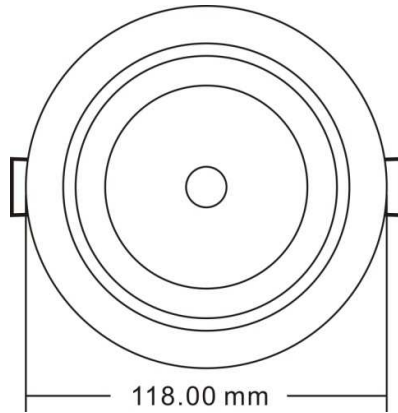

DOWN LIGHT (10W)

PARAMETER:

- **Model:** LQ-DLYY10W-01
- **Color of the housing:** silver color. (Normal color of the housing is : Silver or White, if you need other colors for the housing, black or gold color should be customized in advance)
- **Power:** 10W
- **Light source:** 1*10W
- **LED Q'ty:** 1pcs
- **Beam angle:** 60 °
- **Body operating temperature:** ≤58 ℃
- **Led operating temperature:** ≤65 ℃
- **Ambient temperature:** -25 ℃- 45 ℃
- **IP grade:** IP44
- **Color temperature:** 2500K-6500K
- **Luminous flux(lm):** 800lm-cool white,600lm-warm white
- **Luminous efficacy:** 80lm/w- cool white,60lm/w- warm white
- **Life span:** 50,000 hrs
- **Hole:** Φ110mm
- **Net weight:** 630g
- **Gross weight:** 650g
- **Dimension of the product(dia. * H):** Φ118*105 mm
- **Dimension of the external box(L * W * H):** 61.5*37.5*47cm
- **Quantity (PCS):** 45 pcs in a carton

TYPICAL APPLICATIONS:

- **Hotel hall**
- **In business building**
- **Meeting room**
- **Office**

LEDLIGHT DANMARK.

PRODUCT DIMENSIONS:

PHOTO
METRI
C
RESUL
TS:

ILLUMINANCE MEASUREMENT(COOL WHITE / ANGLE:60°):