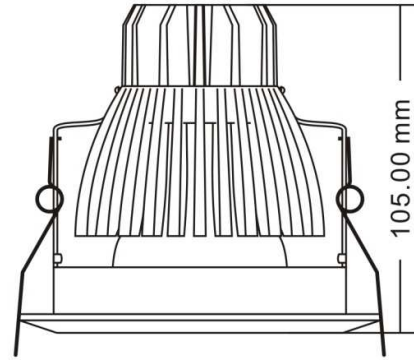

DOWN LIGHT (10W)

PARAMETER:

- **Model:** LQ-DLYY10W-01
- **Color of the housing:** silver color. (Normal color of the housing is : Silver or White, if you need other colors for the housing, black or gold color should be customized in advance)
- **Power:** 10W
- **Light source:** 1*10W
- **LED Q'ty:** 1pcs
- **Beam angle:** 60 °
- **Body operating temperature:** ≤58 ℃
- **Led operating temperature:** ≤65 ℃
- **Ambient temperature:** -25 ℃- 45 ℃
- **IP grade:** IP44
- **Color temperature:** 2500K-6500K
- **Luminous flux(lm):** 800lm-cool white,600lm-warm white
- **Luminous efficacy:** 80lm/w- cool white,60lm/w- warm white
- **Life span:** 50,000 hrs
- **Hole:** Φ110mm
- **Net weight:** 630g
- **Gross weight:** 650g
- **Dimension of the product(dia. * H):** Φ118*105 mm
- **Dimension of the external box(L * W * H):** 61.5*37.5*47cm
- **Quantity (PCS):** 45 pcs in a carton

TYPICAL APPLICATIONS:

- **Hotel hall**
- **In business building**
- **Meeting room**
- **Office**

LEDLIGHT DANMARK.

PRODUCT DIMENSIONS:

PHOTO
METRI
C
RESUL
TS:

ILLUMINANCE MEASUREMENT(COOL WHITE / ANGLE:60°):