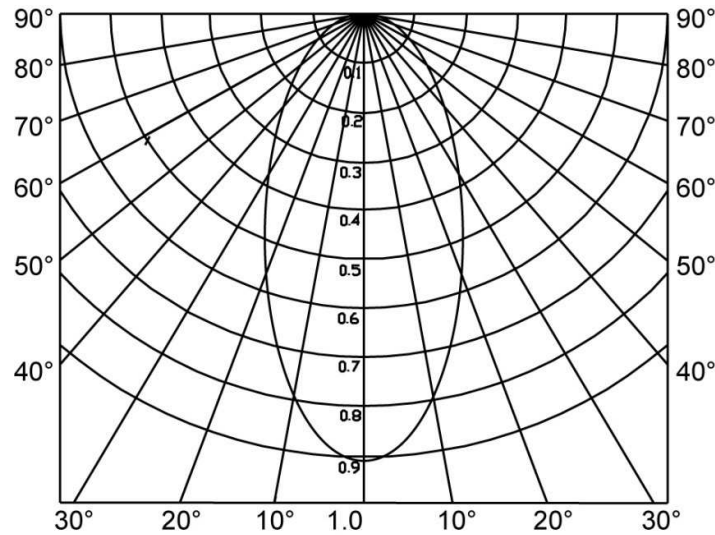

DOWN LIGHT (10W)

PARAMETER:

- **Model:** LQ-DLYY10W-01
- **Color of the housing:** silver color. (Normal color of the housing is : Silver or White, if you need other colors for the housing, black or gold color should be customized in advance)
- **Power:** 10W
- **Light source:** 1*10W
- **LED Q'ty:** 1pcs
- **Beam angle:** 60 °
- **Body operating temperature:** ≤58 ℃
- **Led operating temperature:** ≤65 ℃
- **Ambient temperature:** -25 ℃- 45 ℃
- **IP grade:** IP44
- **Color temperature:** 2500K-6500K
- **Luminous flux(lm):** 800lm-cool white,600lm-warm white
- **Luminous efficacy:** 80lm/w- cool white,60lm/w- warm white
- **Life span:** 50,000 hrs
- **Hole:** Φ110mm
- **Net weight:** 630g
- **Gross weight:** 650g
- **Dimension of the product(dia. * H):** Φ118*105 mm
- **Dimension of the external box(L * W * H):** 61.5*37.5*47cm
- **Quantity (PCS):** 45 pcs in a carton

TYPICAL APPLICATIONS:

- **Hotel hall**
- **In business building**
- **Meeting room**
- **Office**

LEDLIGHT DANMARK.

PRODUCT DIMENSIONS:

PHOTO
METRI
C
RESUL
TS:

ILLUMINANCE MEASUREMENT(COOL WHITE / ANGLE:60°):